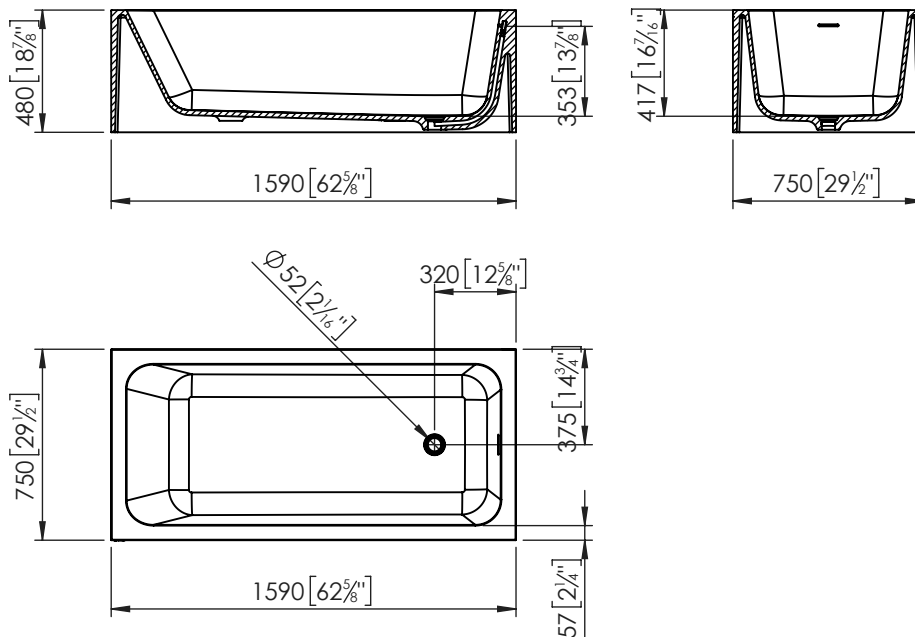

Baths

MODUL

MODUL BL. KRION CEN 159X75
100102397

Technical Information

- Installation: free standing
- Height: 480 mm
- Width: 750 mm
- Length: 1590 mm
- Net Weight: 121 Kg
- Volumen: 245 L

Notes

All product dimensions are nominal and tolerances of the product may vary within an established range. All measurements of the technical drawings are expressed in mm[in].